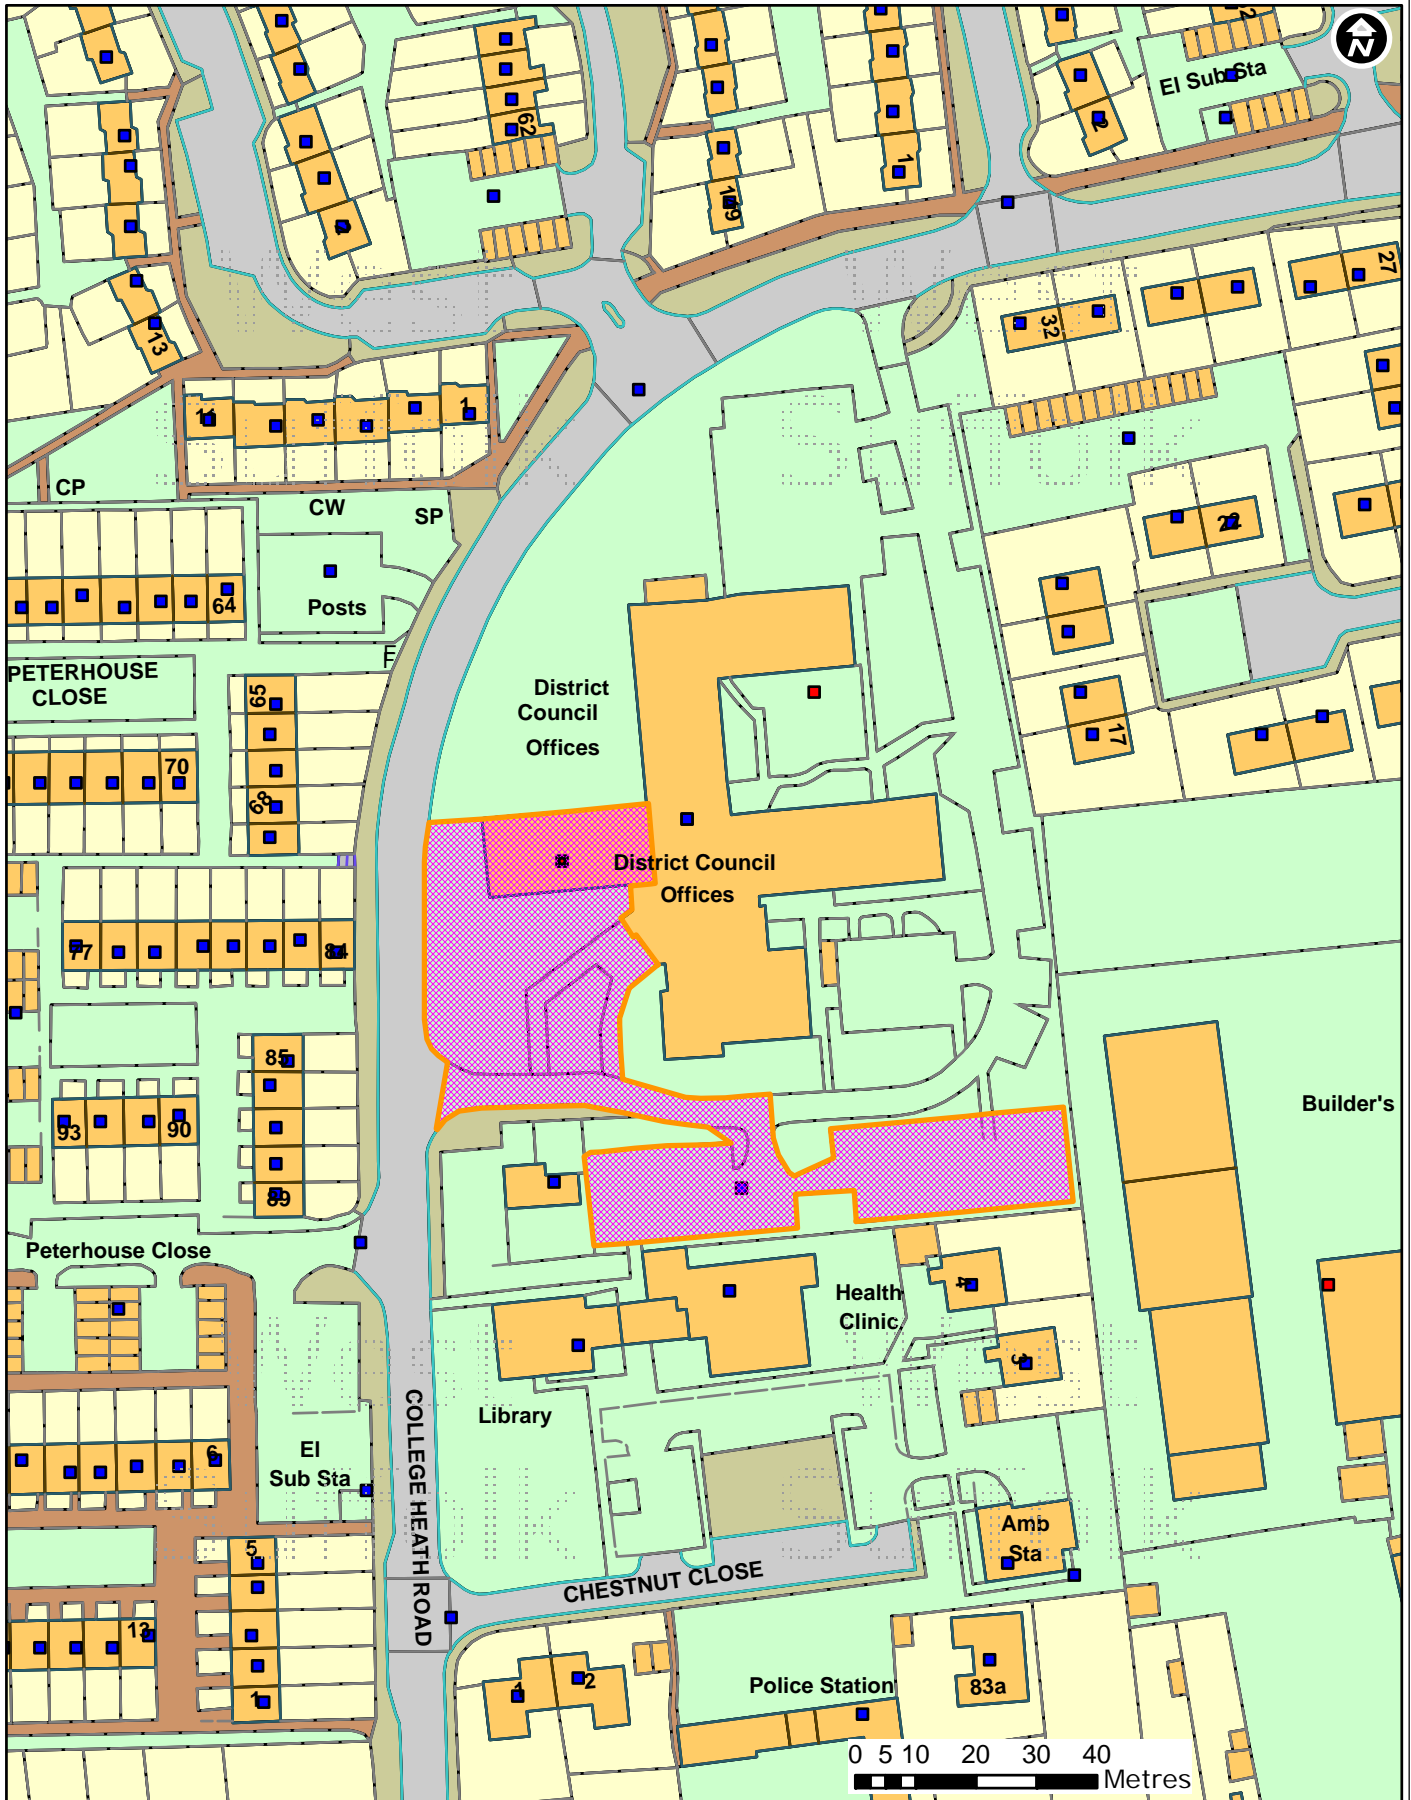

NMA(1)/14/1289

The Gym Mildenhall, FHDC, College Heath Road, Mildenhall

Forest Heath • St Edmundsbury

West Suffolk
working together

© Crown Copyright and database rights 2015 Ordnance Survey 100019675/100023282. You are not permitted to copy, sub-license, distribute or sell any of this data to third parties in any form. Use of this data is subject to terms and conditions. See www.westsuffolk.gov.uk/disclaimer.cfm.

Scale: 1:1,250
Date: 18/02/2015